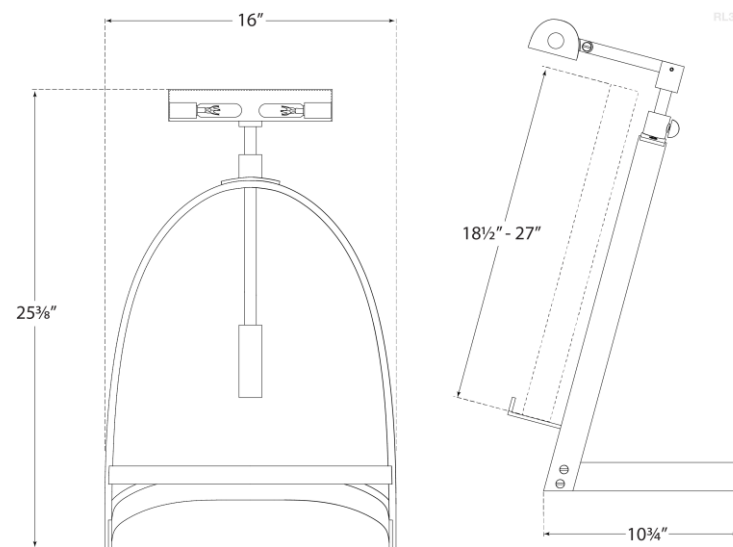

SPEC SHEET

Colin Easel Table Lamp

Item # RL 3020PN

Designer: Ralph Lauren

Height: 25.75" - 33"

Width: 16"

Extension: 12.25"

Base: 5" x 10.5" Semi Circle

Finishes: PN

Socket: 2 - E12 Candelabra w/ Dimmer

Wattage: 2 - 40 B

circa LIGHTING®