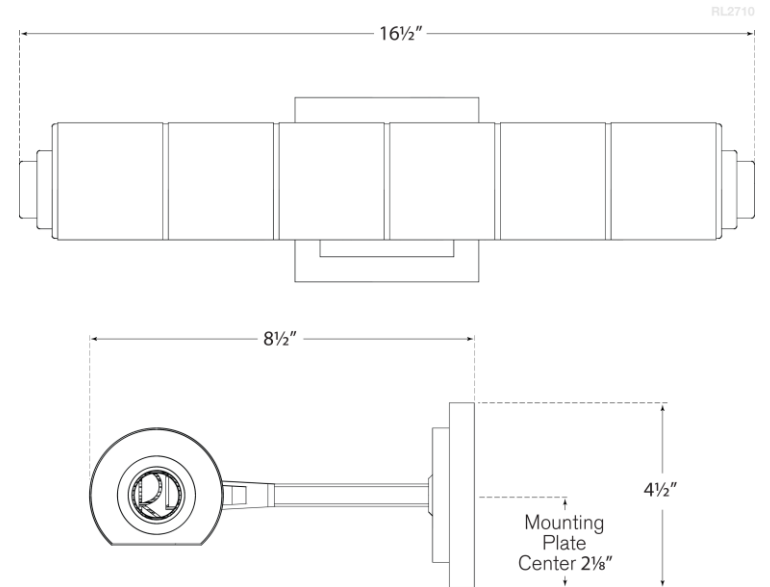

SPEC SHEET

Montgomery 16" Picture Light

Item # RL 2710PN

Designer: Ralph Lauren

Height: 4.25"

Width: 16.5"

Extension: 8.5"

Backplate: 4.25" Square

Finishes: PN

Socket: 2 - E26 Keyless

Wattage: 2 - 40 T

circa LIGHTING®