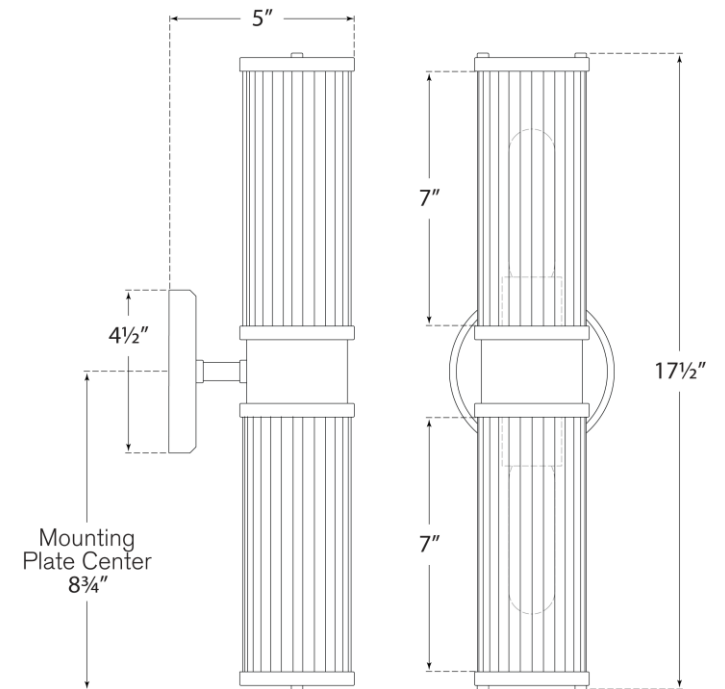

SPEC SHEET

Allen Double Light Sconce

Item # RL 2082NB

Designer: Ralph Lauren

Height: 4.5"

Width: 17.5"

Extension: 5"

Backplate: 4.5" Round

Finishes: NB, PN

Socket: 2 - E26 Keyless

Wattage: 2 - 40 T

circa LIGHTING®