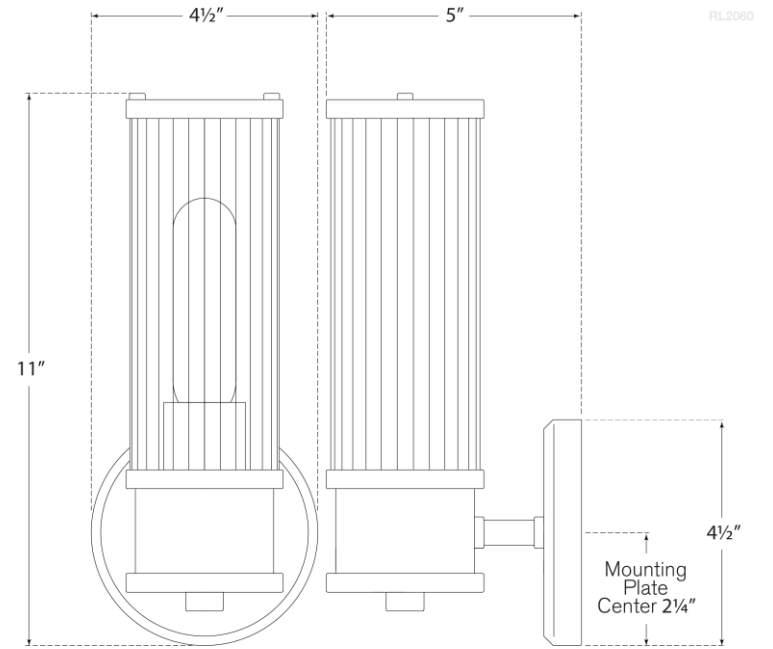

SPEC SHEET

Allen Single Sconce

Item # RL 2080NB

Designer: Ralph Lauren

Height: 11"

Width: 4.5"

Extension: 5"

Backplate: 4.5" Round

Finishes: NB, PN

Socket: E26 Keyless

Wattage: 40 T

circa LIGHTING®