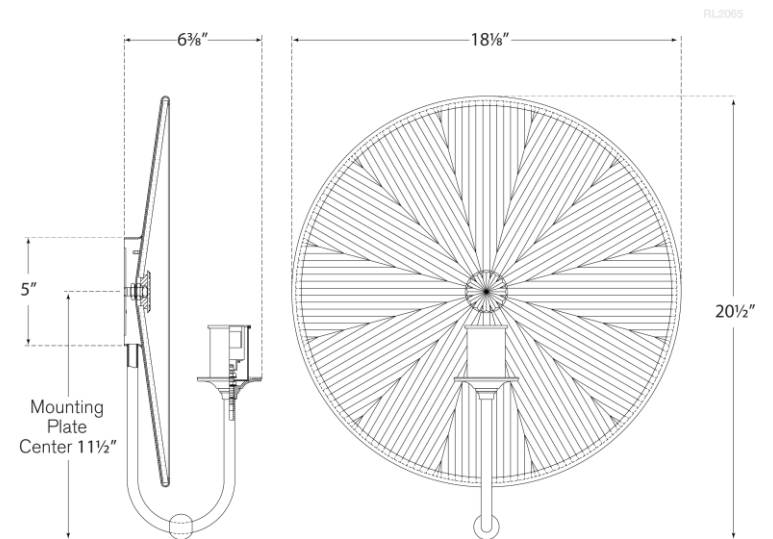

### Rivington Large Round Sconce

Item # RL 2065BZ

Designer: Ralph Lauren

Height: 20.5"

Width: 18"

Extension: 6.5"

Backplate: 5" Round

Finishes: BZ, NB, PN

Glass Options: AM, MG

Socket: E26 Keyless

Wattage: 60 A

circa LIGHTING®