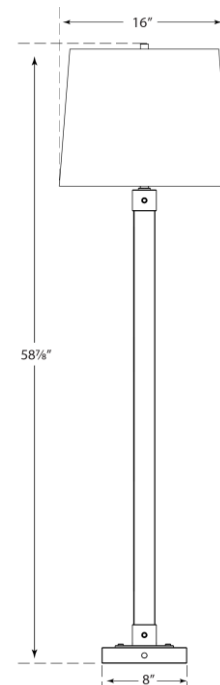

SPEC SHEET

Varick Floor Lamp

Item # RL 1940CG/NB-P

Designer: Ralph Lauren

Height: 58.75"

Width: 16"

Base: 8" Square

Finishes: CG/NB, CG/PN

Shade Treatments: P

Shade Details: 14" x 16" x 13" Square

Socket: 2 - E26 Pull Chain

Wattage: 2 - 60 A

circa LIGHTING®