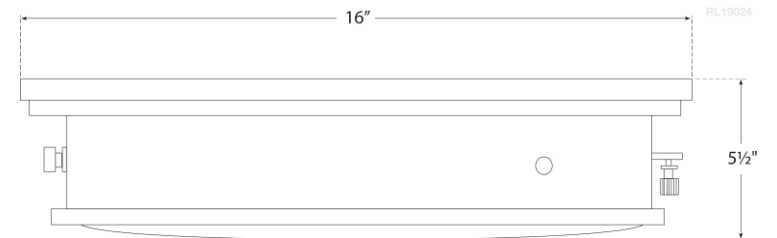

SPEC SHEET

Marine Porthole Large Flush Mount

Item # RL19024BN

Designer: Ralph Lauren

Height: 5.5"

Width: 16"

Finishes: NB, PN

Glass Options: FG

Socket: 2 - E26 Keyless

Wattage: 2 - 60 A

circa LIGHTING®