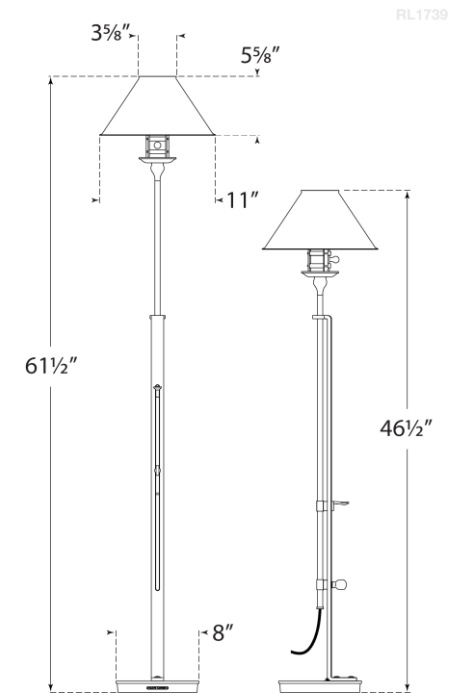

SPEC SHEET

Naomi Floor Lamp

Item # RL 1739AI

Designer: Ralph Lauren

Height: 46.5" - 61.5"

Width: 11"

Base: 8" Round

Finishes: AI

Socket: E26 Dimmer

Wattage: 40 B

circa LIGHTING®