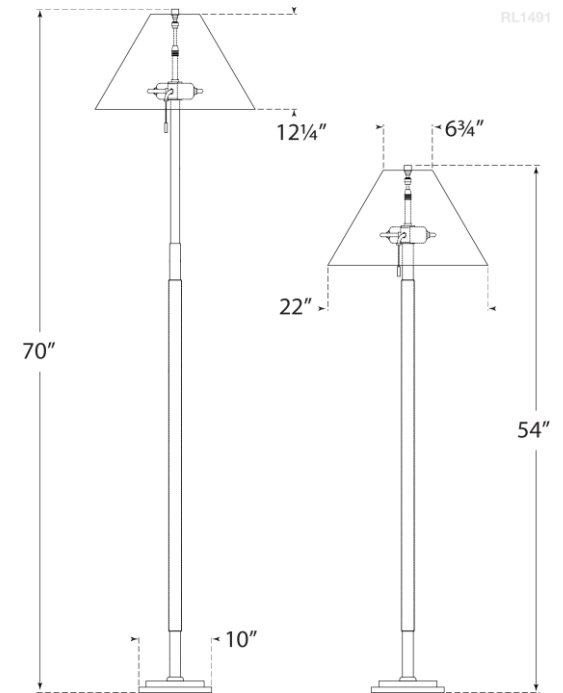

SPEC SHEET

Garner Floor Lamp

Item # RL 1491NB/NVY-P

Designer: Ralph Lauren

Height: 54" - 70"

Width: 22"

Base: 10" Round

Finishes: NB, NB/SDL, PN/CHC

Shade Treatments: P

Shade Details: 6.75" x 22" x 12.25"

Socket: 2 - E26 Keyless w/ Pull Chain

Wattage: 2 - 40 B

circa LIGHTING®