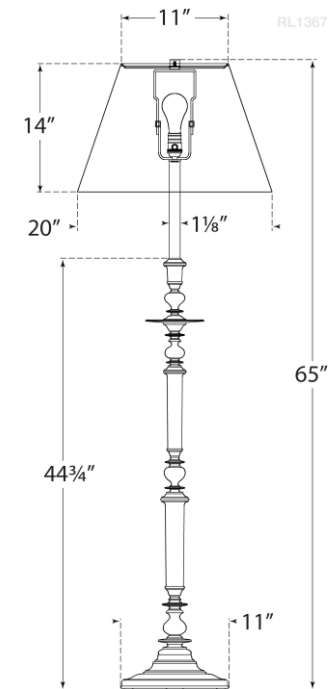

SPEC SHEET

Laurel Candelstick Floor Lamp

Item # RL 1367AI-L

Designer: Ralph Lauren

Height: 65"

Width: 20"

Base: 11" Round

Finishes: BZ

Shade Treatments: L

Shade Details: 11" x 20" x 14"

Socket: E26 Dimmer

Wattage: 75 A

circa LIGHTING®