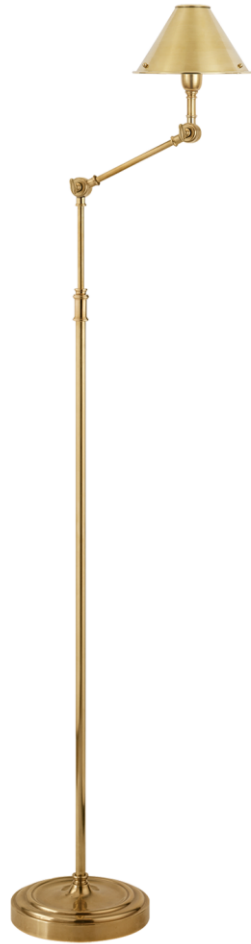

### Anette Floor Lamp

Item # RL 1250NB

Designer: Ralph Lauren

Height: 53"- 63"

Width: 8"

Extension: 6.5- 11"

Base: 8" Round

Finishes: NB, PN

Socket: E12 Candelabra w/ Foot Switch

Wattage: 40 B

**circa** LIGHTING®