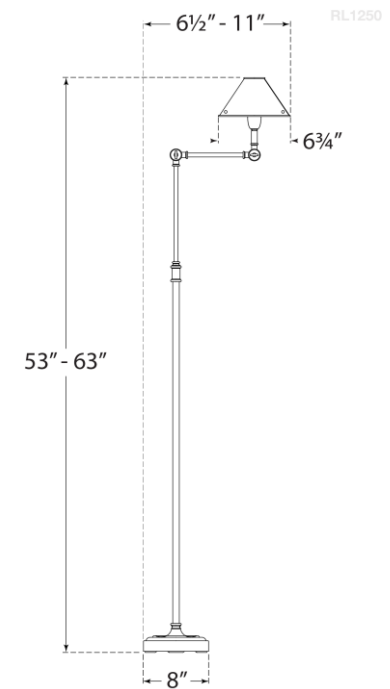

### Anette Floor Lamp

Item # RL 1250NB

Designer: Ralph Lauren

Height: 53"- 63"

Width: 8"

Extension: 6.5- 11"

Base: 8" Round

Finishes: NB, PN

Socket: E12 Candelabra w/ Foot Switch

Wattage: 40 B

**circa** LIGHTING®