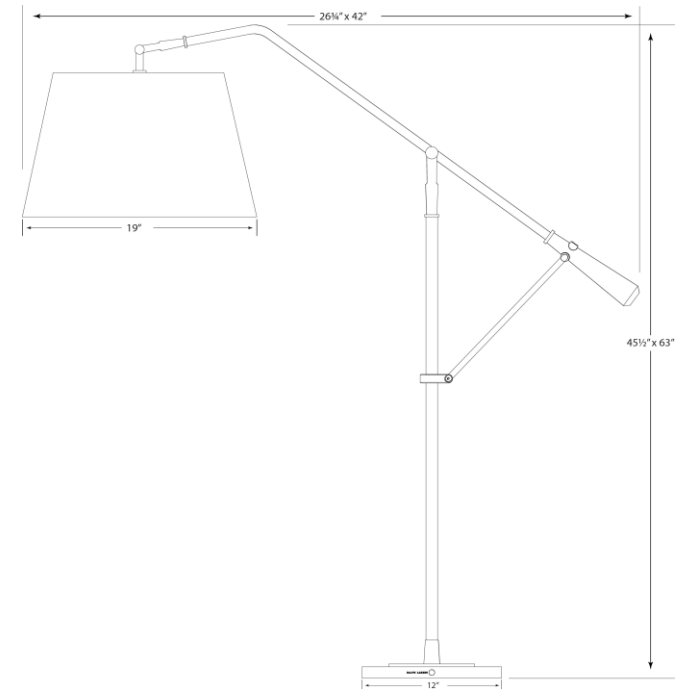

### Nolan Loft Floor Lamp

Item # RL 1151BLK-P

Designer: Ralph Lauren

Height: 45.5" - 63"

Extension: 26.75 - 42"

Base: 12" Round

Finishes: BLK, PN

Shade Treatments: P

Shade Details: 14" x 19" x 11.5"

Socket: 2 - E26 Keyless w/ Line Switch

Wattage: 2 - 60 A

**circa** LIGHTING®