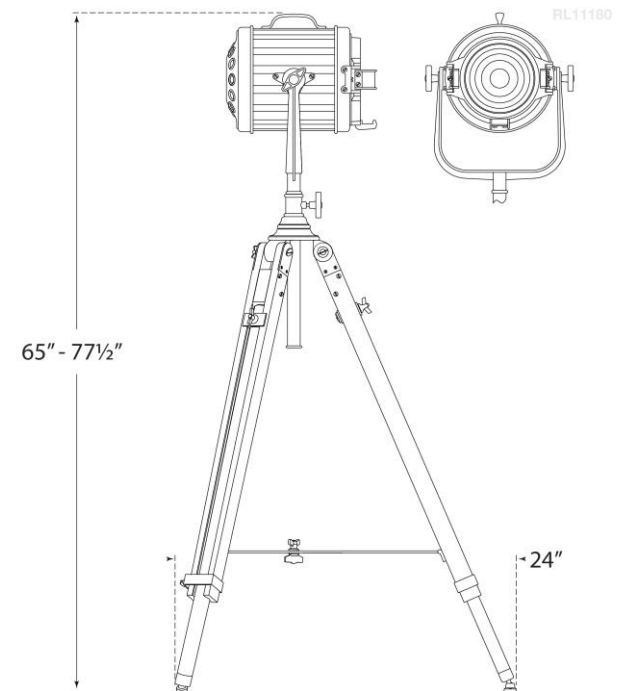

SPEC SHEET

Montauk Search Light Floor Lamp

Item # RL11180PN

Designer: Ralph Lauren

Height: 65" - 77.5"

Width: 24"

Base: 24" Tripod

Finishes: EBO, MHG

Glass Options: CG

Socket: E26 Dimmer

Wattage: 100 A

circa LIGHTING®