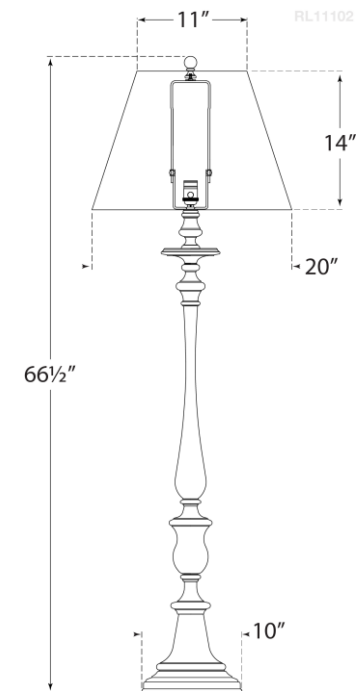

### Darien Floor Lamp

Item # RL11102PS-S

Designer: Ralph Lauren

Height: 62.25" - 66.5"

Width: 20"

Base: 10" Round

Finishes: NB, PS

Shade Treatments: S

Shade Details: 11" x 20" x 14"

Socket: E26 3-Way

Wattage: 150 A

**circa** LIGHTING®