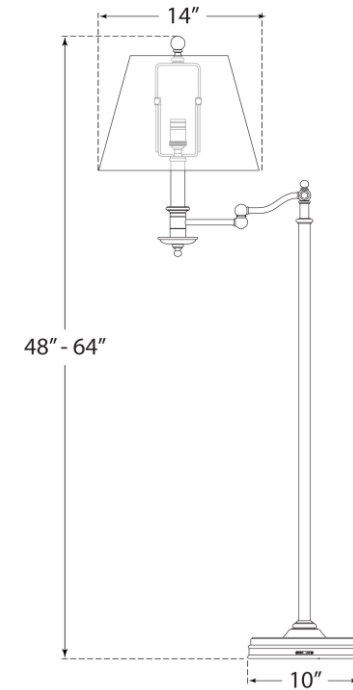

### Stockton Swing Arm Floor Lamp

Item # RL11092BN-S

Designer: Ralph Lauren

Height: 48" - 64"

Width: 14"

Extension: 23"

Base: 10" Round

Finishes: NB

Shade Treatments: S

Shade Details: 8.5" x 14" x 10.5"

Socket: E26 3-Way

Wattage: 150 A

circa LIGHTING®