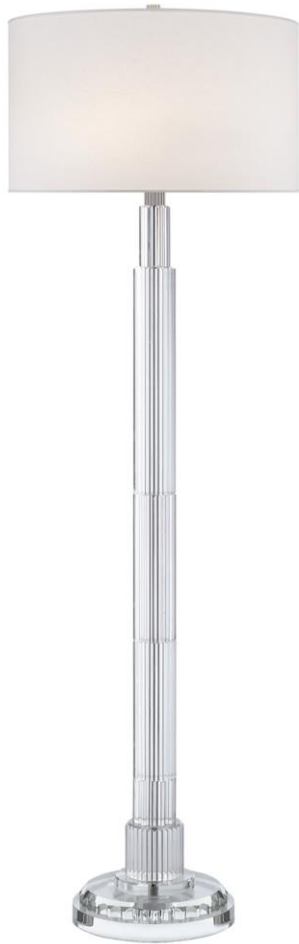

SPEC SHEET

Briggs Floor Lamp

Item # RL 1085CG-S

Designer: Ralph Lauren

Height: 62"

Width: 20"

Base: 11" Round

Finishes: CG, PN

Shade Treatments: S

Shade Details: 20" x 20" x 12"

Socket: 2 - E26 Pull Chain

Wattage: 2 - 60 A