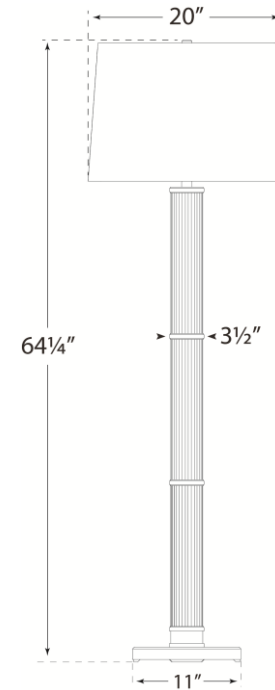

SPEC SHEET

Allen Floor Lamp

Item # RL 1080PN-WP

Designer: Ralph Lauren

Height: 64.25"

Width: 20"

Base: 11" Round

Finishes: PN

Shade Treatments: WP

Shade Details: 18" x 20" x 14"

Socket: 2 - E26 Pull Chain

Wattage: 2 - 60 A

circa LIGHTING®