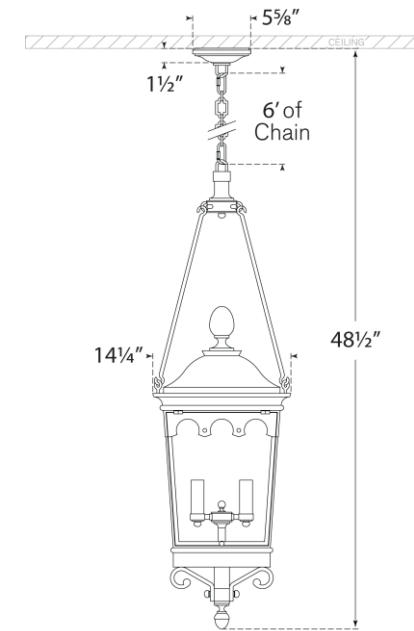

SPEC SHEET

Rosedale Grand Medium Hanging Lantern

Item # RC 5047FR-CG

Designer: Rudolph Colby

Height: 48.5"

Width: 14.25"

Canopy: 5.5" Round

Finishes: FR

Glass Options: CG

Socket: 2 - E26 Keyless

Wattage: 2 - 40 B

Front View