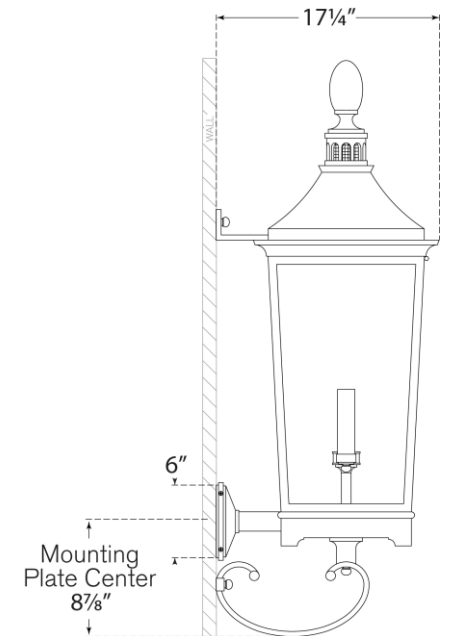

## Rosedale Classic Medium Tall Bracketed Wall Lantern

Item # RC 2039FR-CG

Designer: Rudolph Colby

Height: 44.5"

Width: 14.25"

Extension: 17.25"

Backplate: 6" Square

Finishes: FR

Glass Options: CG

Socket: 2 - E26 Keyless

Wattage: 2 - 40 B

Front View

Side View