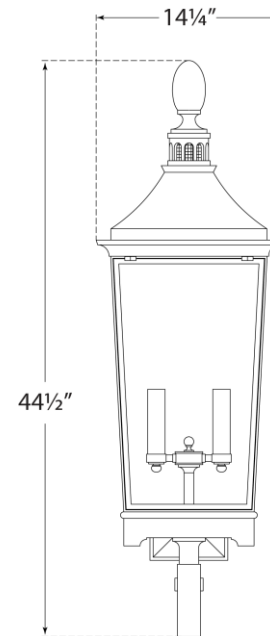

## Rosedale Classic Medium Tall Bracketed Wall Lantern

Item # RC 2039FR-CG

Designer: Rudolph Colby

Height: 44.5"

Width: 14.25"

Extension: 17.25"

Backplate: 6" Square

Finishes: FR

Glass Options: CG

Socket: 2 - E26 Keyless

Wattage: 2 - 40 B

Front View

Side View