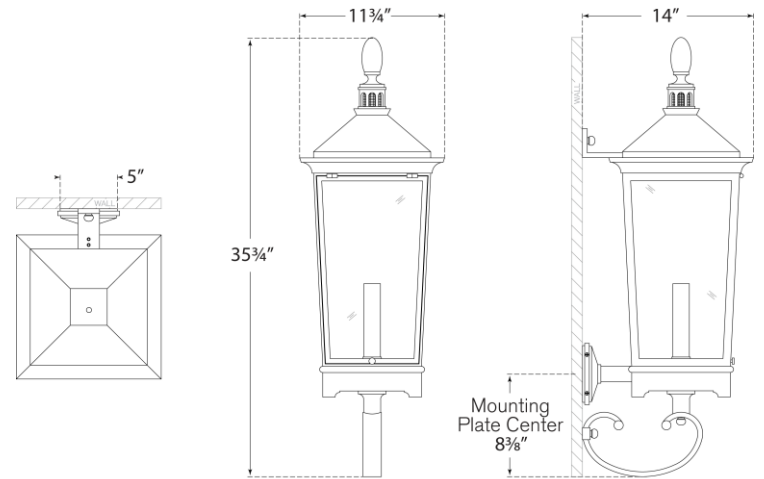

SPEC SHEET

Rosedale Classic Small Tall Bracketed Wall Lantern

Item # RC 2037FR-CG

Designer: Rudolph Colby

Height: 35.75"

Width: 11.75"

Extension: 14"

Backplate: 5" Square

Finishes: FR

Glass Options: CG

Socket: E26 Keyless

Wattage: 40 B

Top View

Front View

Side View