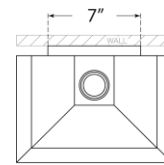

SPEC SHEET

Rosedale Classic Small Tall 3/4 Wall Lantern

Item # RC 2026FR-CG

Designer: Rudolph Colby

Height: 29.5"

Width: 11.75"

Extension: 9.25"

Backplate: 7" x 16.75" Rectangle

Finishes: FR

Glass Options: CG

Socket: E26 Keyless

Wattage: 40 B

Top View

Front View

Side View