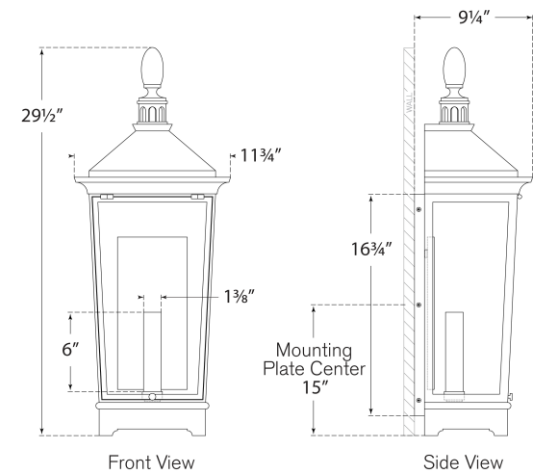

SPEC SHEET

Rosedale Classic Small Tall 3/4 Wall Lantern

Item # RC 2026FR-CG

Designer: Rudolph Colby

Height: 29.5"

Width: 11.75"

Extension: 9.25"

Backplate: 7" x 16.75" Rectangle

Finishes: FR

Glass Options: CG

Socket: E26 Keyless

Wattage: 40 B

Top View

Front View

Side View