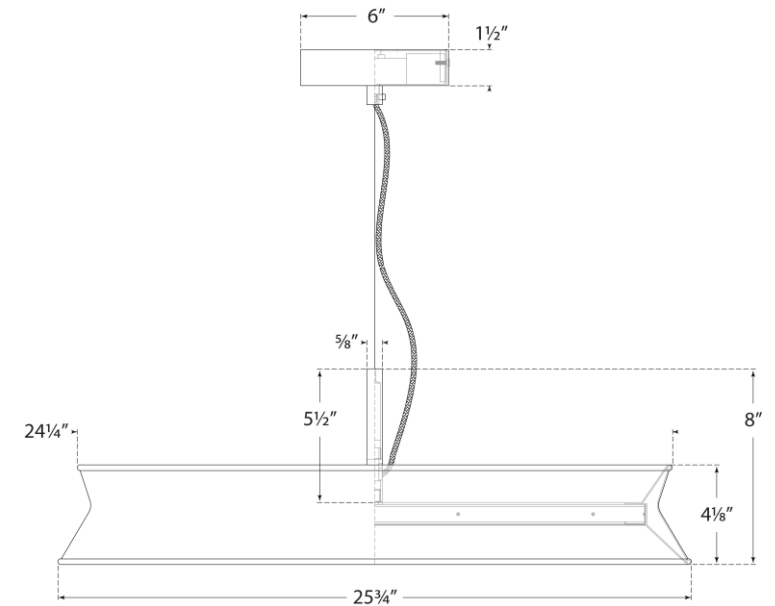

SPEC SHEET

60/40 Dot 22" Pendant

Item # PB 5022STB

Designer: Peter Bristol

Fixture Height: 8"

Width: 25.75"

Canopy: 6" Round

Finishes: STB, STG, STW

Socket: Dedicated LED

Wattage: 72w (6000lm)

Note: UL Only

circa LIGHTING®