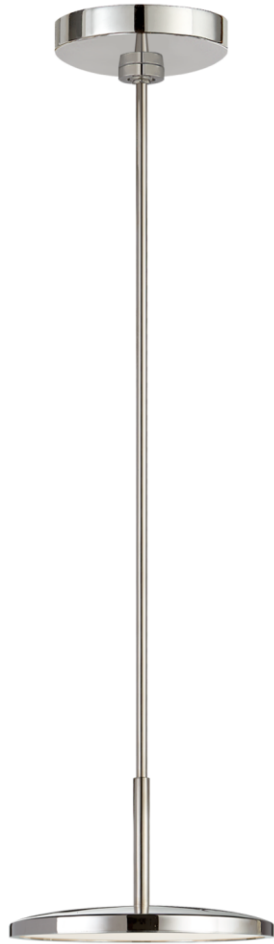

SPEC SHEET

Dot 9" Pendant

Item # PB 5002PN

Designer: Peter Bristol

O/A Height: 39.5"

Fixture Height: 4.5"

Min. Custom Height: 11"

Width: 9.5"

Canopy: 6" Round

Finishes: MBK, NB, PN

Socket: Dedicated LED

Wattage: 7.5w (620lm)

Note: Custom Height Available