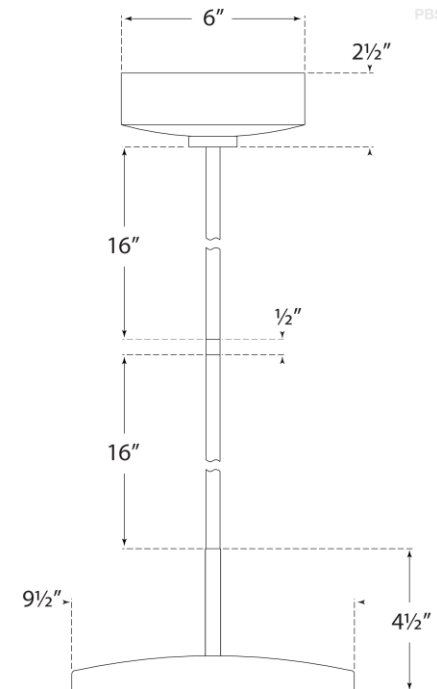

SPEC SHEET

Dot 9" Pendant

Item # PB 5002MBK

Designer: Peter Bristol

O/A Height: 39.5"

Fixture Height: 4.5"

Min. Custom Height: 11"

Width: 9.5"

Canopy: 6" Round

Finishes: MBK, NB, PN

Socket: Dedicated LED

Wattage: 7.5w (620lm)

Note: Custom Height Available

circa LIGHTING®