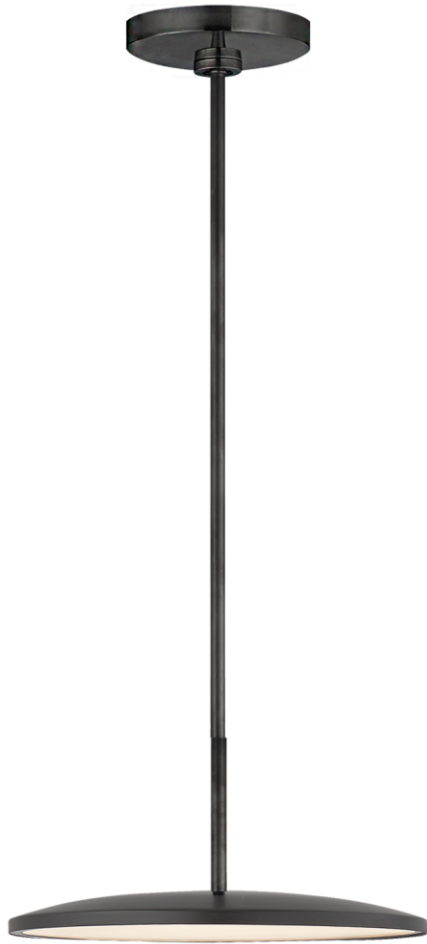

SPEC SHEET

Dot 13" Pendant

Item # PB 5000MBK

Designer: Peter Bristol

O/A Height: 41"

Fixture Height: 6.5"

Min. Custom Height: 11"

Width: 13.5"

Canopy: 6" Round

Finishes: MBK, NB, PN

Socket: Dedicated LED

Wattage: 18w (1250lm)

Note: UL Only