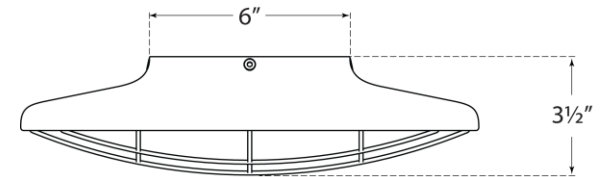

SPEC SHEET

Dot 13" Caged Flush Mount

Item # PB 4001MBK

Designer: Peter Bristol

Height: 3.5"

Width: 13.75"

Canopy: 6"

Finishes: MBK, NB, PN

Socket: Dedicated LED

Wattage: 18w (1250lm)

Note: UL Only

circa LIGHTING®