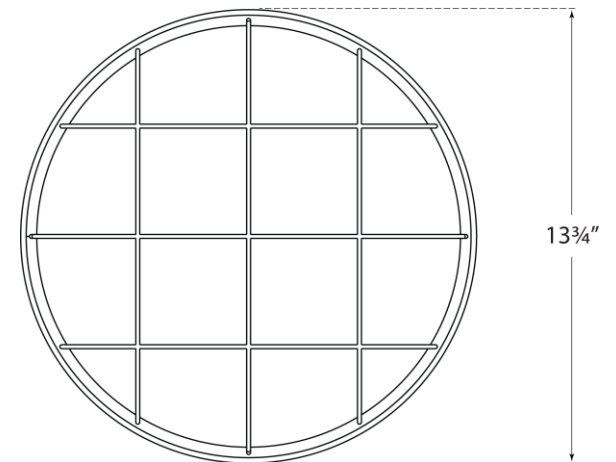

SPEC SHEET

Dot 13" Caged Flush Mount

Item # PB 4001MBK

Designer: Peter Bristol

Height: 3.5"

Width: 13.75"

Canopy: 6"

Finishes: MBK, NB, PN

Socket: Dedicated LED

Wattage: 18w (1250lm)

Note: UL Only

circa LIGHTING®