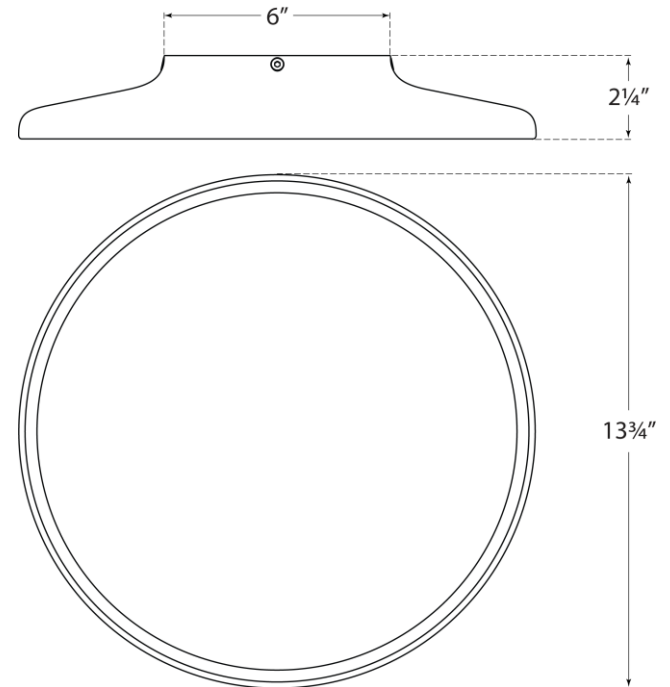

SPEC SHEET

Dot 13" Flush Mount

Item # PB 4000MBK

Designer: Peter Bristol

Height: 2.25"

Width: 13.75"

Canopy: 6"

Finishes: MBK, NB, PN

Socket: Dedicated LED

Wattage: 18w (1250lm)

circa LIGHTING®