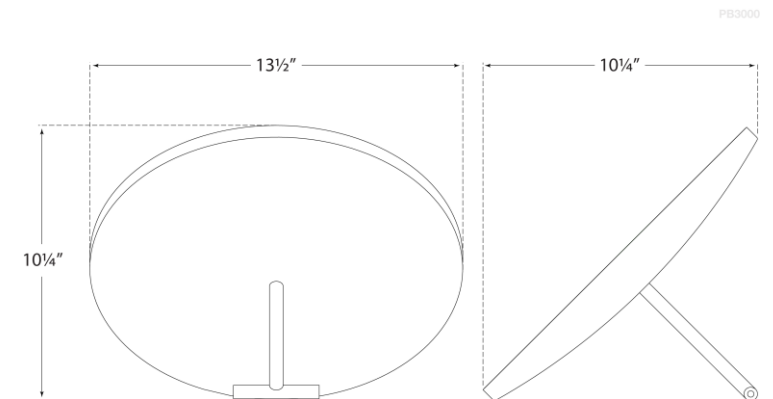

SPEC SHEET

Dot 13" Accent Lamp

Item # PB 3000PN

Designer: Peter Bristol

Height: 10.25"

Width: 13.5"

Finishes: MBK, NB, PN

Socket: Dedicated LED w/ Dimmer on Cord

Wattage: 18w (1250lm)

circa LIGHTING®