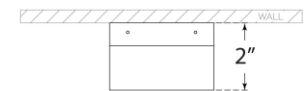

Finishes: NB, WHT

Socket: Dedicated LED

Wattage: 8.5w (800lm)

Side View

Front View

Top View