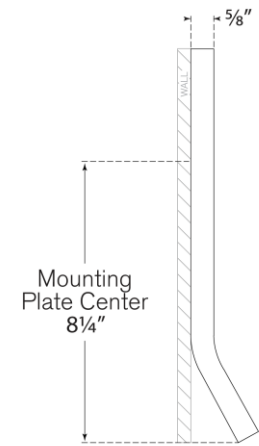

SPEC SHEET

Bend Mini Light

Item # PB 2045WHT

Designer: Peter Bristol

Height: 11.5"

Width: 3"

Extension: 2"

Backplate: 3" x 8.25" Rectangle

Finishes: NB, WHT

Socket: Dedicated LED

Wattage: 8.5w (800lm)

Side View

Front View

Top View