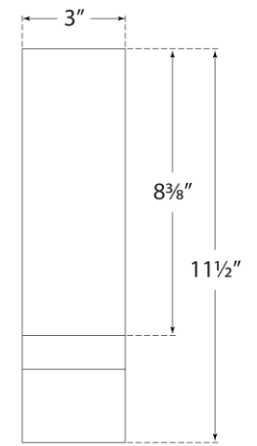

SPEC SHEET

Bend Mini Light

Item # PB 2045WHT

Designer: Peter Bristol

Height: 11.5"

Width: 3"

Extension: 2"

Backplate: 3" x 8.25" Rectangle

Finishes: NB, WHT

Socket: Dedicated LED

Wattage: 8.5w (800lm)

Side View

Front View

Top View