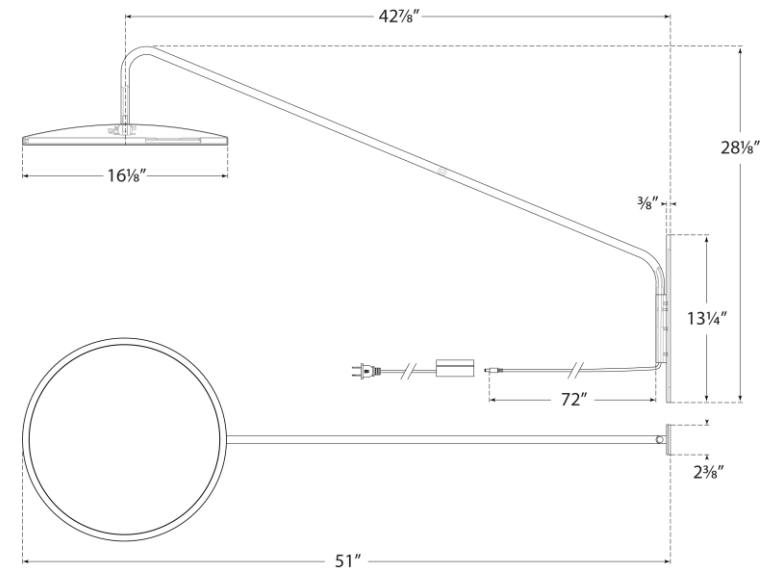

## Dot 16" Articulating Wall Light

Item # PB 2020MBK

Designer: Peter Bristol

Height: 28"

Width: 16.25"

Extension: 50.75"

Backplate: 2.5" x 13.25" Oval

Finishes: MBK, NB, PN

Socket: Dedicated LED

Wattage: 24w (1850lm)

circa LIGHTING®