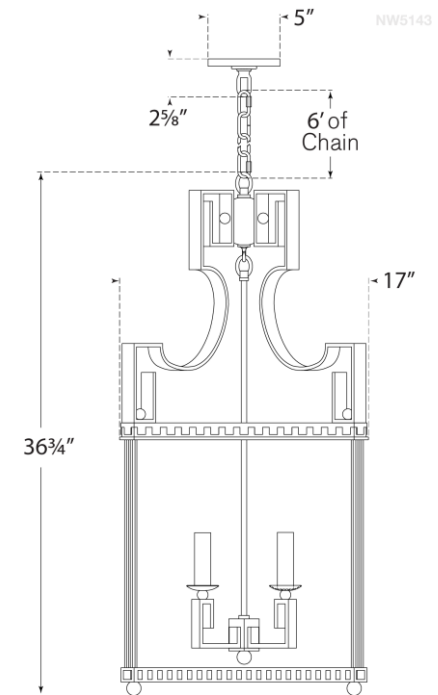

SPEC SHEET

Severn Large Square Lantern

Item # NW 5143WVG

Designer: Niermann Weeks

Fixture Height: 36.75"

Width: 17"

Canopy: 5" Round

Finishes: WVG

Socket: 4 - E12 Candelabra

Wattage: 4 - 60 C

circa LIGHTING®