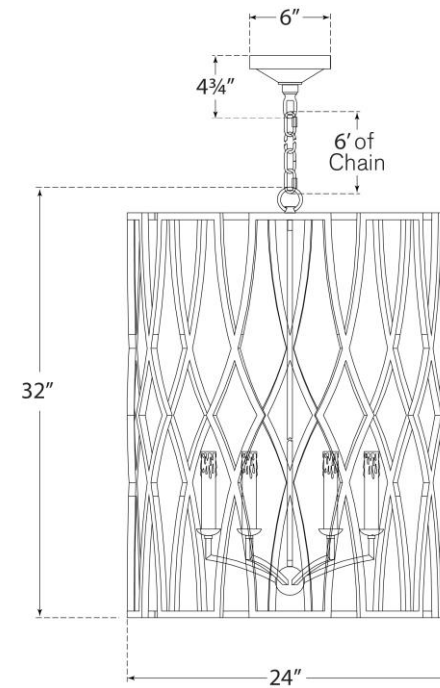

SPEC SHEET

Brittany Large Lantern

Item # NW 5112VG

Designer: Niermann Weeks

Height: 32"

Width: 24"

Canopy: 6" Round

Finishes: VG, VS

Socket: 6 - E12 Candelabra

Wattage: 6 - 60 C

NW5112

circa LIGHTING®