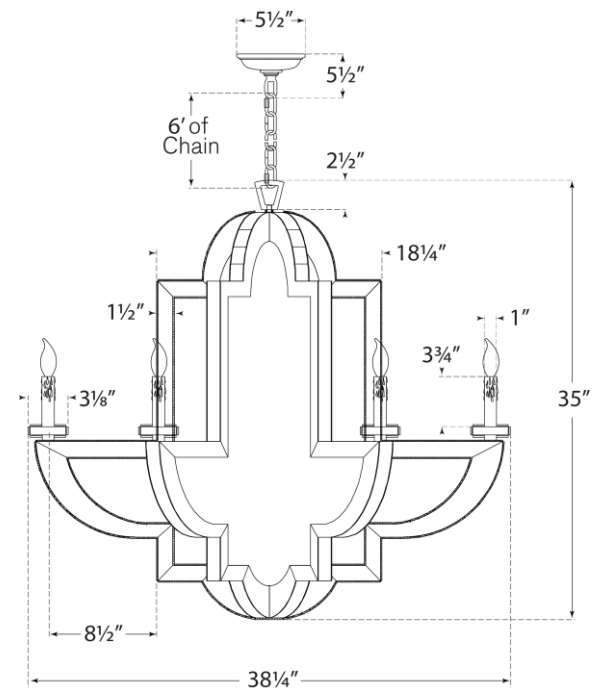

SPEC SHEET

Lido Large Chandelier

Item # NW 5041AM/HAB

Designer: Niermann Weeks

Height: 35"

Width: 38.25"

Canopy: 5.5" Round

Finishes: AM/HAB

Socket: 6 - E12 Candelabra

Wattage: 6 - 60 C

NW5041