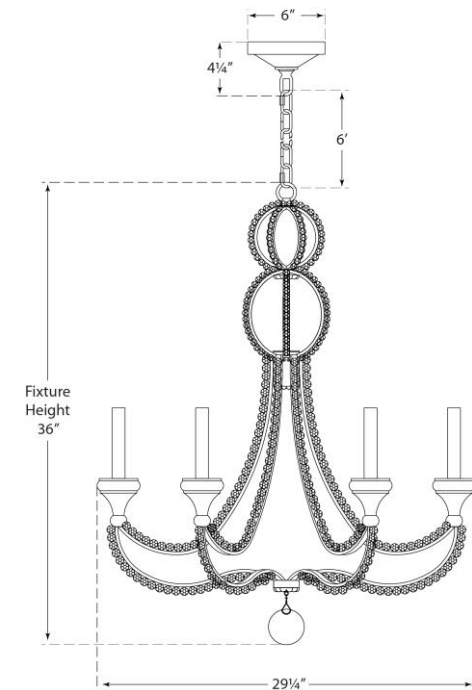

### Milan Medium Chandelier

Item # NW 5030VG

Designer: Niermann Weeks

Fixture Height: 36"

Width: 29.25"

Canopy: 6" Round

Finishes: VG, VS

Trim Options: CG

Socket: 6 - E12 Candelabra

Wattage: 6 - 60 C

**circa** LIGHTING®