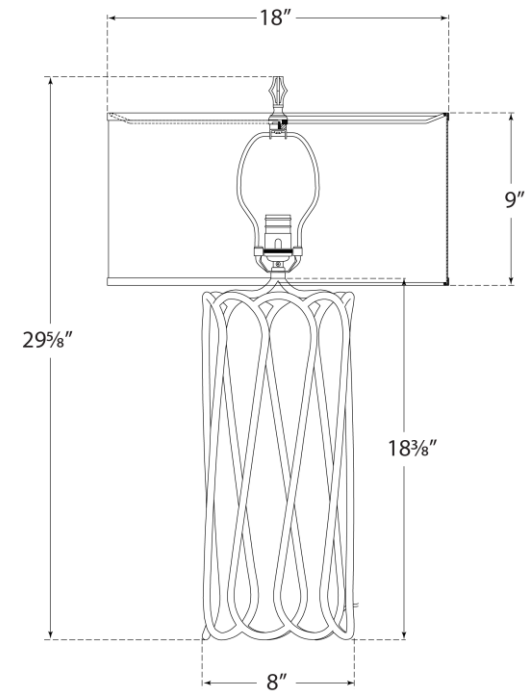

SPEC SHEET

Mirabella Barrel Table Lamp

Item # NW 3113AI-S

Designer: Niermann Weeks

Height: 30"

Width: 18"

Base: 8" Round

Finishes: AI

Shade Treatments: S

Shade Details: 18" x 18" x 9"

Socket: E26 Dimmer

Wattage: 75 A

circa LIGHTING®