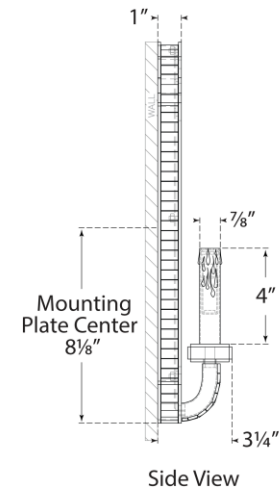

SPEC SHEET

Lido Small Sconce

Item # NW 2044AM/HAB

Designer: Niermann Weeks

Height: 16"

Width: 6"

Extension: 3.25"

Backplate: 6" x 16" Decorative

Finishes: AM/HAB

Socket: E12 Candelabra

Wattage: 40 C

Side View

Front View

Top View