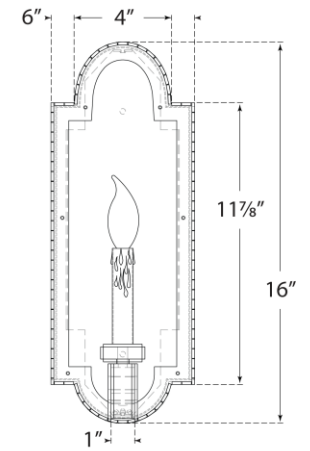

SPEC SHEET

Lido Small Sconce

Item # NW 2044AM/HAB

Designer: Niermann Weeks

Height: 16"

Width: 6"

Extension: 3.25"

Backplate: 6" x 16" Decorative

Finishes: AM/HAB

Socket: E12 Candelabra

Wattage: 40 C

Side View

Front View

Top View