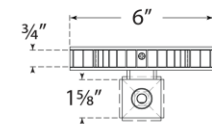

SPEC SHEET

Lido Small Sconce

Item # NW 2044AM/HAB

Designer: Niermann Weeks

Height: 16"

Width: 6"

Extension: 3.25"

Backplate: 6" x 16" Decorative

Finishes: AM/HAB

Socket: E12 Candelabra

Wattage: 40 C

Side View

Front View

Top View