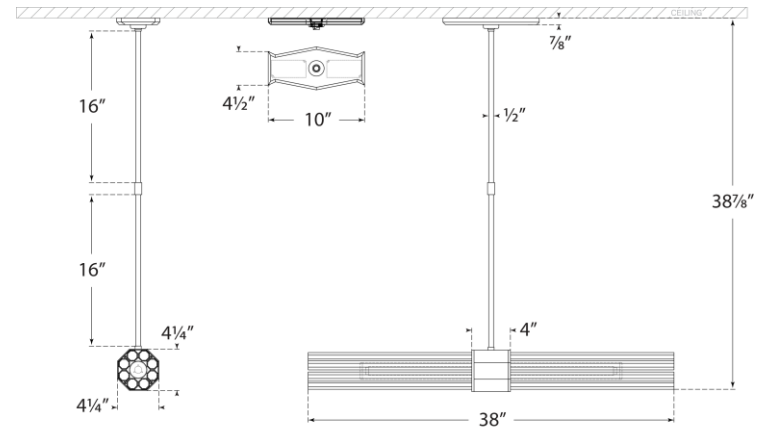

SPEC SHEET

Fascio Medium Linear Chandelier

Item # LR 5910HAB-CG

Designer: Lauren Rottet

O/A Height: 38"

Fixture Height: 4.5"

Min. Custom Height: 7.25"

Width: 38"

Canopy: 4.5" x 10" Decorative

Finishes: BZ, HAB, PN

Trim Options: CG

Socket: Dedicated LED

Wattage: 46w (4000lm)

Note: Custom Height Available

Side View

Front View