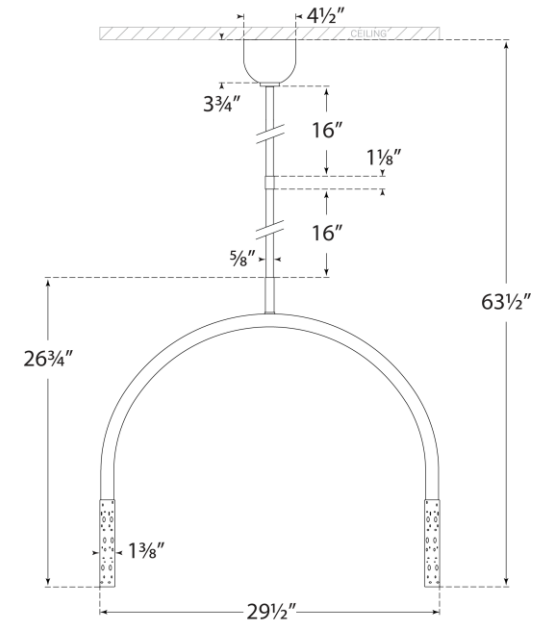

SPEC SHEET

Rousseau Medium Linear Chandelier

Item # KW 5591AB-SG

Designer: Kelly Wearstler

O/A Height: 63.5"

Fixture Height: 26.5"

Min. Custom Height: 36"

Width: 29.5"

Canopy: 4.5" Round

Finishes: AB, BZ, PN

Glass Options: EC, SG

Socket: Dedicated LED

Wattage: 8w (800lm)

Note: Custom Height Available

Front View