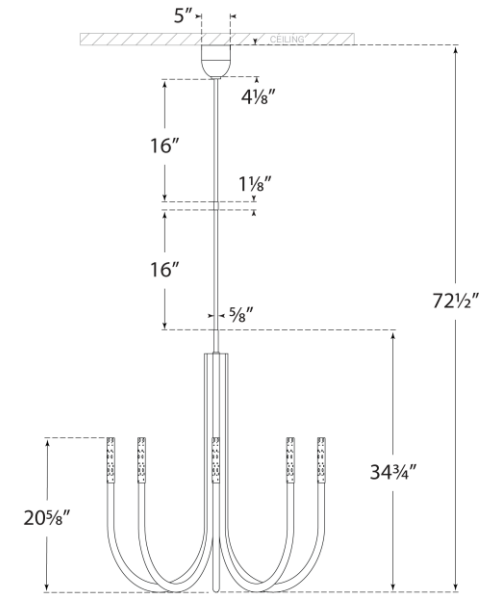

SPEC SHEET

Rousseau Medium Chandelier

Item # KW 5581AB-EC

Designer: Kelly Wearstler

O/A Height: 72.5"

Fixture Height: 32"

Min. Custom Height: 41.5"

Width: 38"

Canopy: 5" Round

Finishes: AB, BZ, PN

Glass Options: EC, SG

Socket: Dedicated LED

Wattage: 36w (3200lm)

Note: UL Only | Custom Height Available

Bottom View

Front View