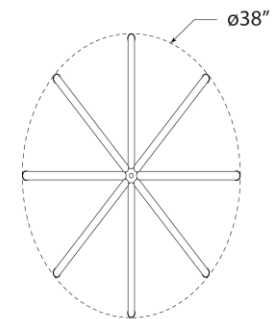

SPEC SHEET

Rousseau Medium Chandelier

Item # KW 5581AB-EC

Designer: Kelly Wearstler

O/A Height: 72.5"

Fixture Height: 32"

Min. Custom Height: 41.5"

Width: 38"

Canopy: 5" Round

Finishes: AB, BZ, PN

Glass Options: EC, SG

Socket: Dedicated LED

Wattage: 36w (3200lm)

Note: UL Only | Custom Height Available

Bottom View

Front View