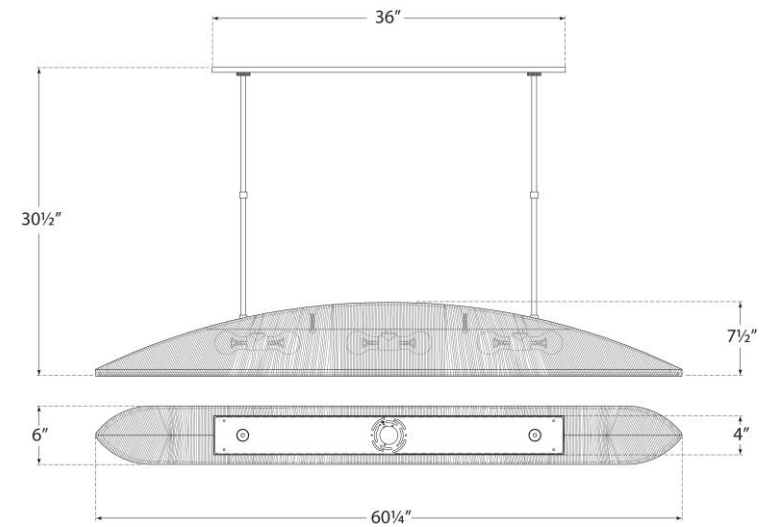

SPEC SHEET

Utopia Large Linear Pendant

Item # KW 5550AI-FA

Designer: Kelly Wearstler

O/A Height: 30.5"

Fixture Height: 7.5"

Min. Custom Height: 18"

Width: 60.25"

Canopy: 4" x 36" Rectangle

Finishes: AI, G

Glass Options: FA

Socket: 6 - E26 Keyless

Wattage: 6 - 14.5 LED A

circa LIGHTING®