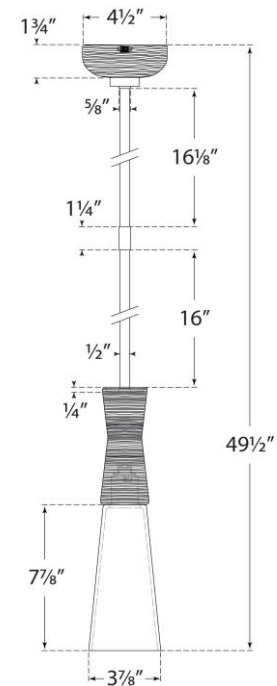

SPEC SHEET

Utopia Small Pendant

Item # KW 5531AI-WG

Designer: Kelly Wearstler

O/A Height: 49.5"

Fixture Height: 14.25"

Min. Custom Height: 20"

Width: 4"

Canopy: 4.5" Round

Finishes: AI, G, PN

Glass Options: WG

Socket: E26 Keyless

Wattage: 40 T

Note: UL Only | Custom Height Available

circa LIGHTING®