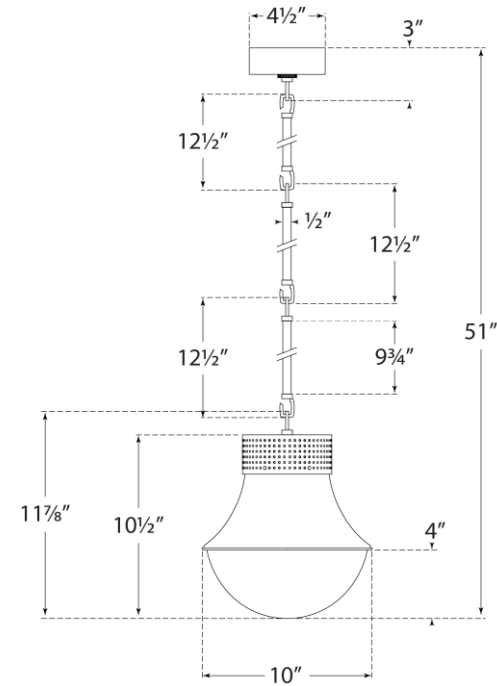

## Precision Small Pendant

Item # KW 5221AB-WG

Designer: Kelly Wearstler

O/A Height: 51"

Fixture Height: 12"

Min. Custom Height: 20"

Width: 10"

Canopy: 4.5" Round

Finishes: AB, BZ, PN

Glass Options: WG

Socket: E26 Keyless

Wattage: 60 A

KW5221