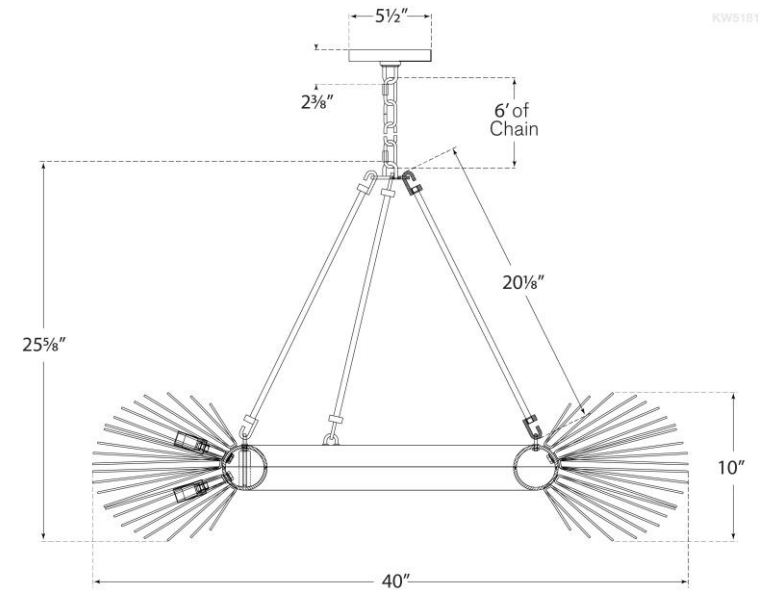

SPEC SHEET

Strada Ring Chandelier

Item # KW 5181AI

Designer: Kelly Wearstler

Height: 25.75"

Width: 40"

Canopy: 5.5" Round

Finishes: AI, BSL, G, PN

Socket: 16 - E12 Candelabra

Wattage: 16 - 40 C

Note: UL Only

circa LIGHTING®