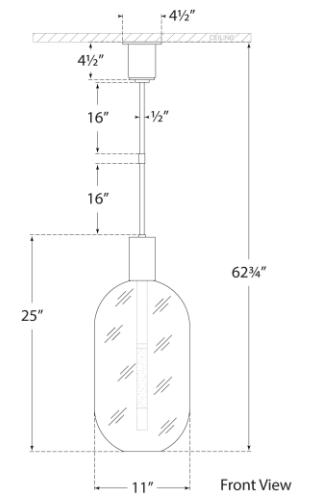

### Nye Tall Pendant

Item # KW 5132AN

Designer: Kelly Wearstler

O/A Height: 62.75"

Fixture Height: 25"

Min. Custom Height: 36"

Width: 11"

Canopy: 4.5" Round

Finishes: AB, AN, BZ, PN

Glass Options: CG

Socket: Dedicated LED

Wattage: 15w (1200lm)

Note: UL Only | Custom Height Available

circa LIGHTING®