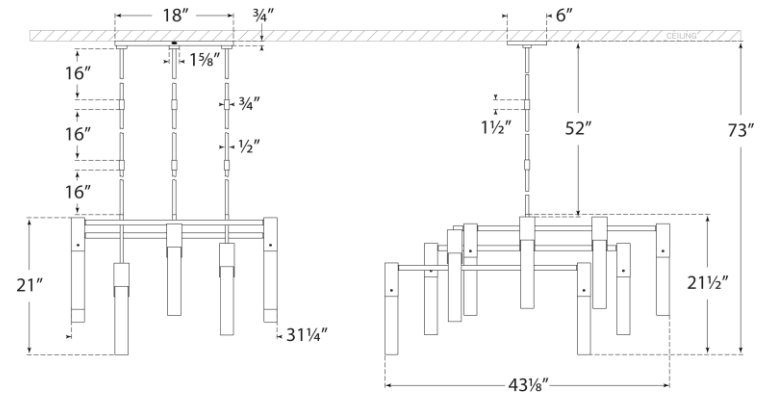

## Covet Large Chandelier

Item # KW 5115AB-ALB

Designer: Kelly Wearstler

O/A Height: 73.5"

Fixture Height: 21.5"

Min. Custom Height: 27"

Width: 44" x 31.25"

Canopy: 6" x 18" Rectangle

Finishes: AB, BZ, PN

Shade Treatments: ALB

Socket: 12 - E26 Keyless

Wattage: 12 - 12 LED T

Note: Bulb Included | Custom Height Available

Front View

Side View