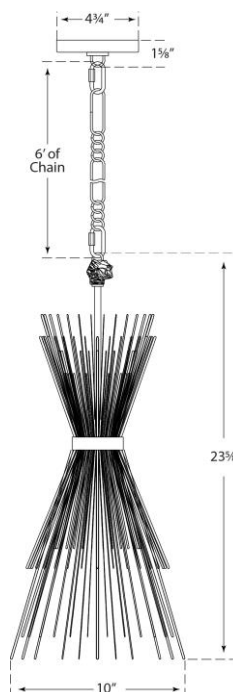

SPEC SHEET

Strada Small Chandelier

Item # KW 5077AI

Designer: Kelly Wearstler

Fixture Height: 23.75"

Width: 9.25"

Canopy: 4.75" Round

Finishes: AI, BSL, G, PN

Socket: E26 Keyless

Wattage: 60 A

circa LIGHTING®