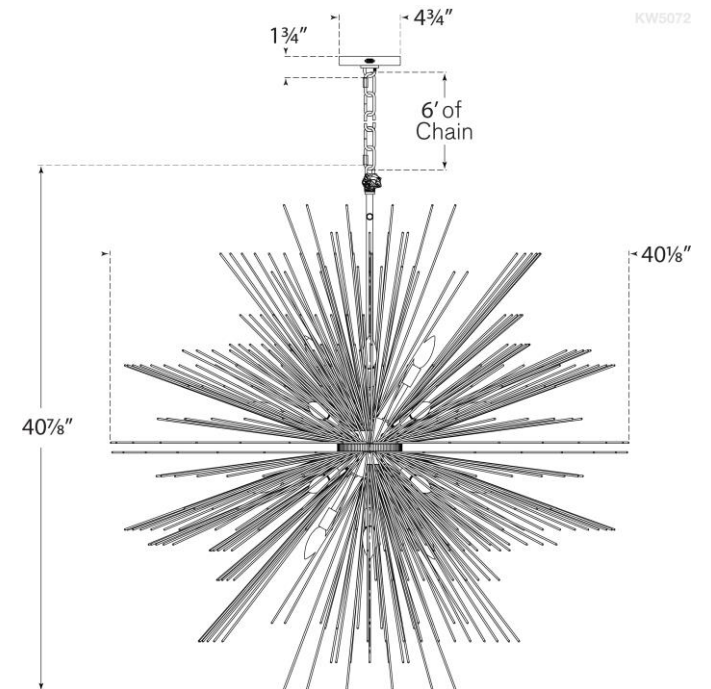

### Strada Large Round Chandelier

Item # KW 5072AI

Designer: Kelly Wearstler

Height: 40.75"

Width: 40.25"

Canopy: 4.75" Round

Finishes: AI, BSL, G, PN

Socket: 20 - E12 Candelabra

Wattage: 20 - 40 C

Note: UL Only

**circa** LIGHTING®