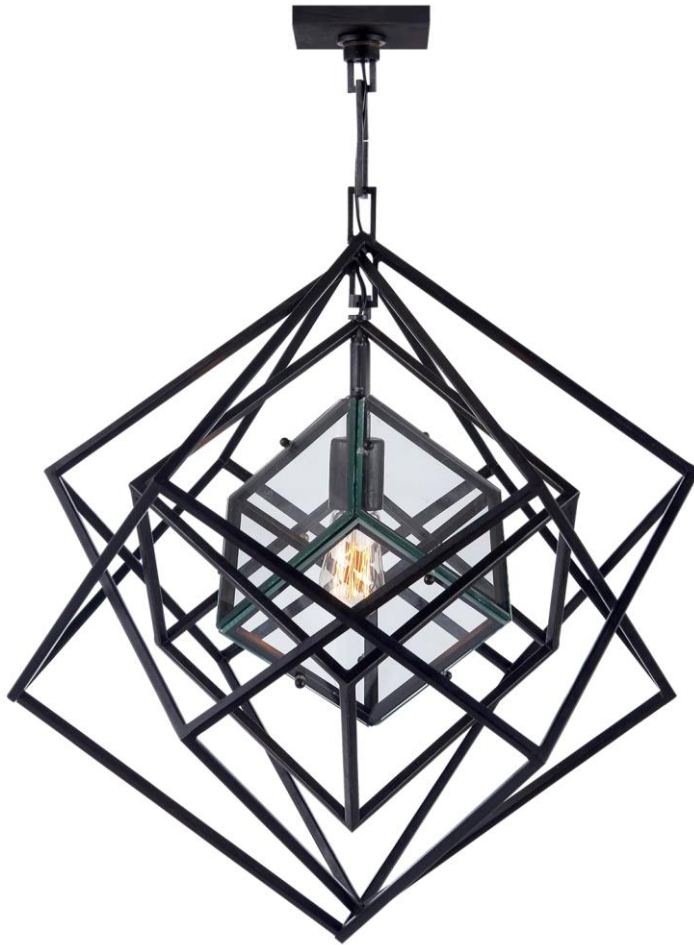

### Cubist Small Chandelier

Item # KW 5020AI-CG

Designer: Kelly Wearstler

Fixture Height: 25.5"

Width: 22"

Canopy: 4.5" Square

Finishes: AI, G

Glass Options: CG

Socket: E26 Keyless

Wattage: 60 A

circa LIGHTING®