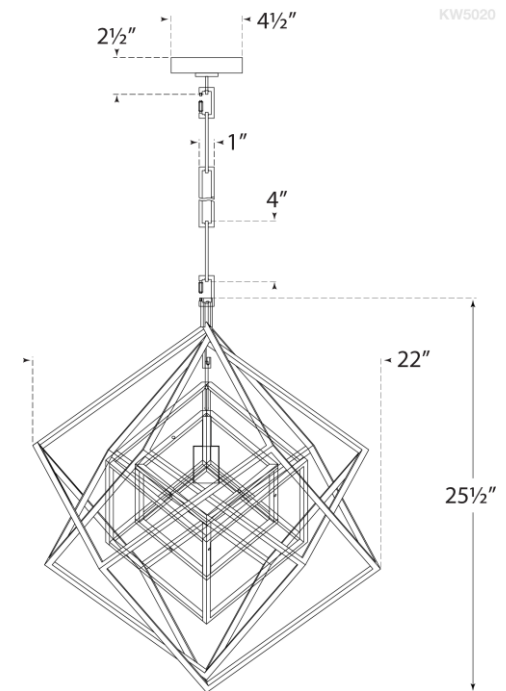

SPEC SHEET

Cubist Small Chandelier

Item # KW 5020AI-CG

Designer: Kelly Wearstler

Fixture Height: 25.5"

Width: 22"

Canopy: 4.5" Square

Finishes: AI, G

Glass Options: CG

Socket: E26 Keyless

Wattage: 60 A

circa LIGHTING®