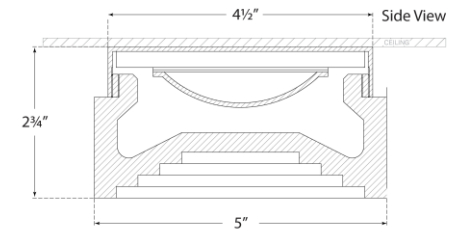

SPEC SHEET

Otto 5" Solitaire Flush Mount

Item # KW 4900AB-ALB

Designer: Kelly Wearstler

Height: 2.75"

Width: 5"

Canopy: 4.5" Round

Finishes: AB, BZ, PN

Trim Options: ALB

Socket: Dedicated LED

Wattage: 12w (1100lm)

Note: Alabaster is a Natural Stone | Variations in Color and Texture are Expected

Bottom View(1:2)