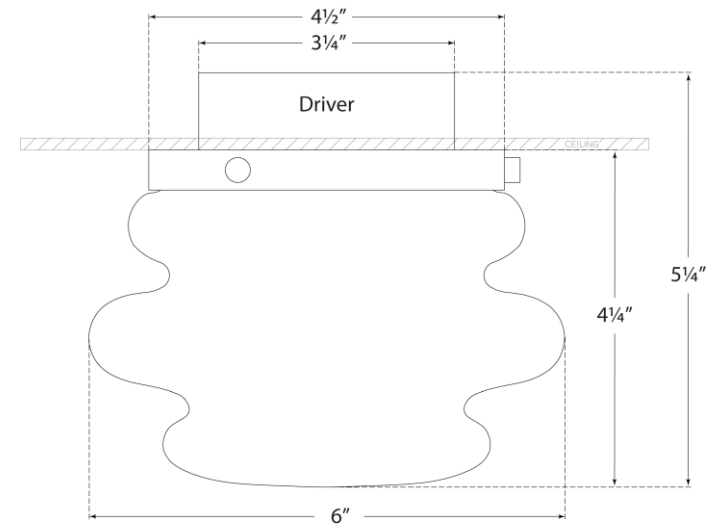

## Tableau 6" Solitaire Flush Mount

Item # KW 4270PN-VG

Designer: Kelly Wearstler

Height: 4.25"

Width: 6"

Canopy: 4.5" Round

Finishes: AB, BZ, PN

Glass Options: VG

Socket: Dedicated LED

Wattage: 11w (1000lm)

Note: Requires Smaller Outlet Box

Front View